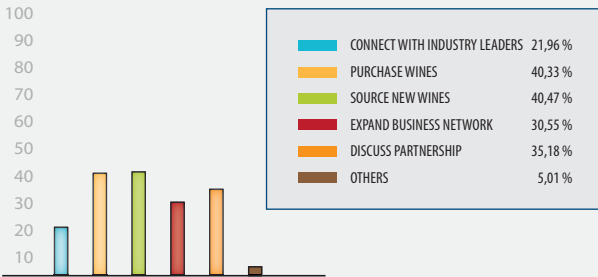

TWC 2019 VISITOR PROFILE: *

DO YOU MAKE PURCHASING DECISIONS: **

PURPOSE OF VISITING TWC 2019: ***

SPECIFICALLY INTERESTED IN: ****

TOPWINE CHINA 2019 ATTRACTED 10.885 ATTENDEES OVER 3 DAYS

- * The total number of visitors for this survey is 7245, of which 7245 answered the question.
- ** The total number of visitors for this survey is 7245, of which 7245 answered the question.
- *** The total number of visitors for this survey is 7245, of which 7245 answered the question.
- **** The total number of visitors for this survey is 7245, of which 7245 answered the question.