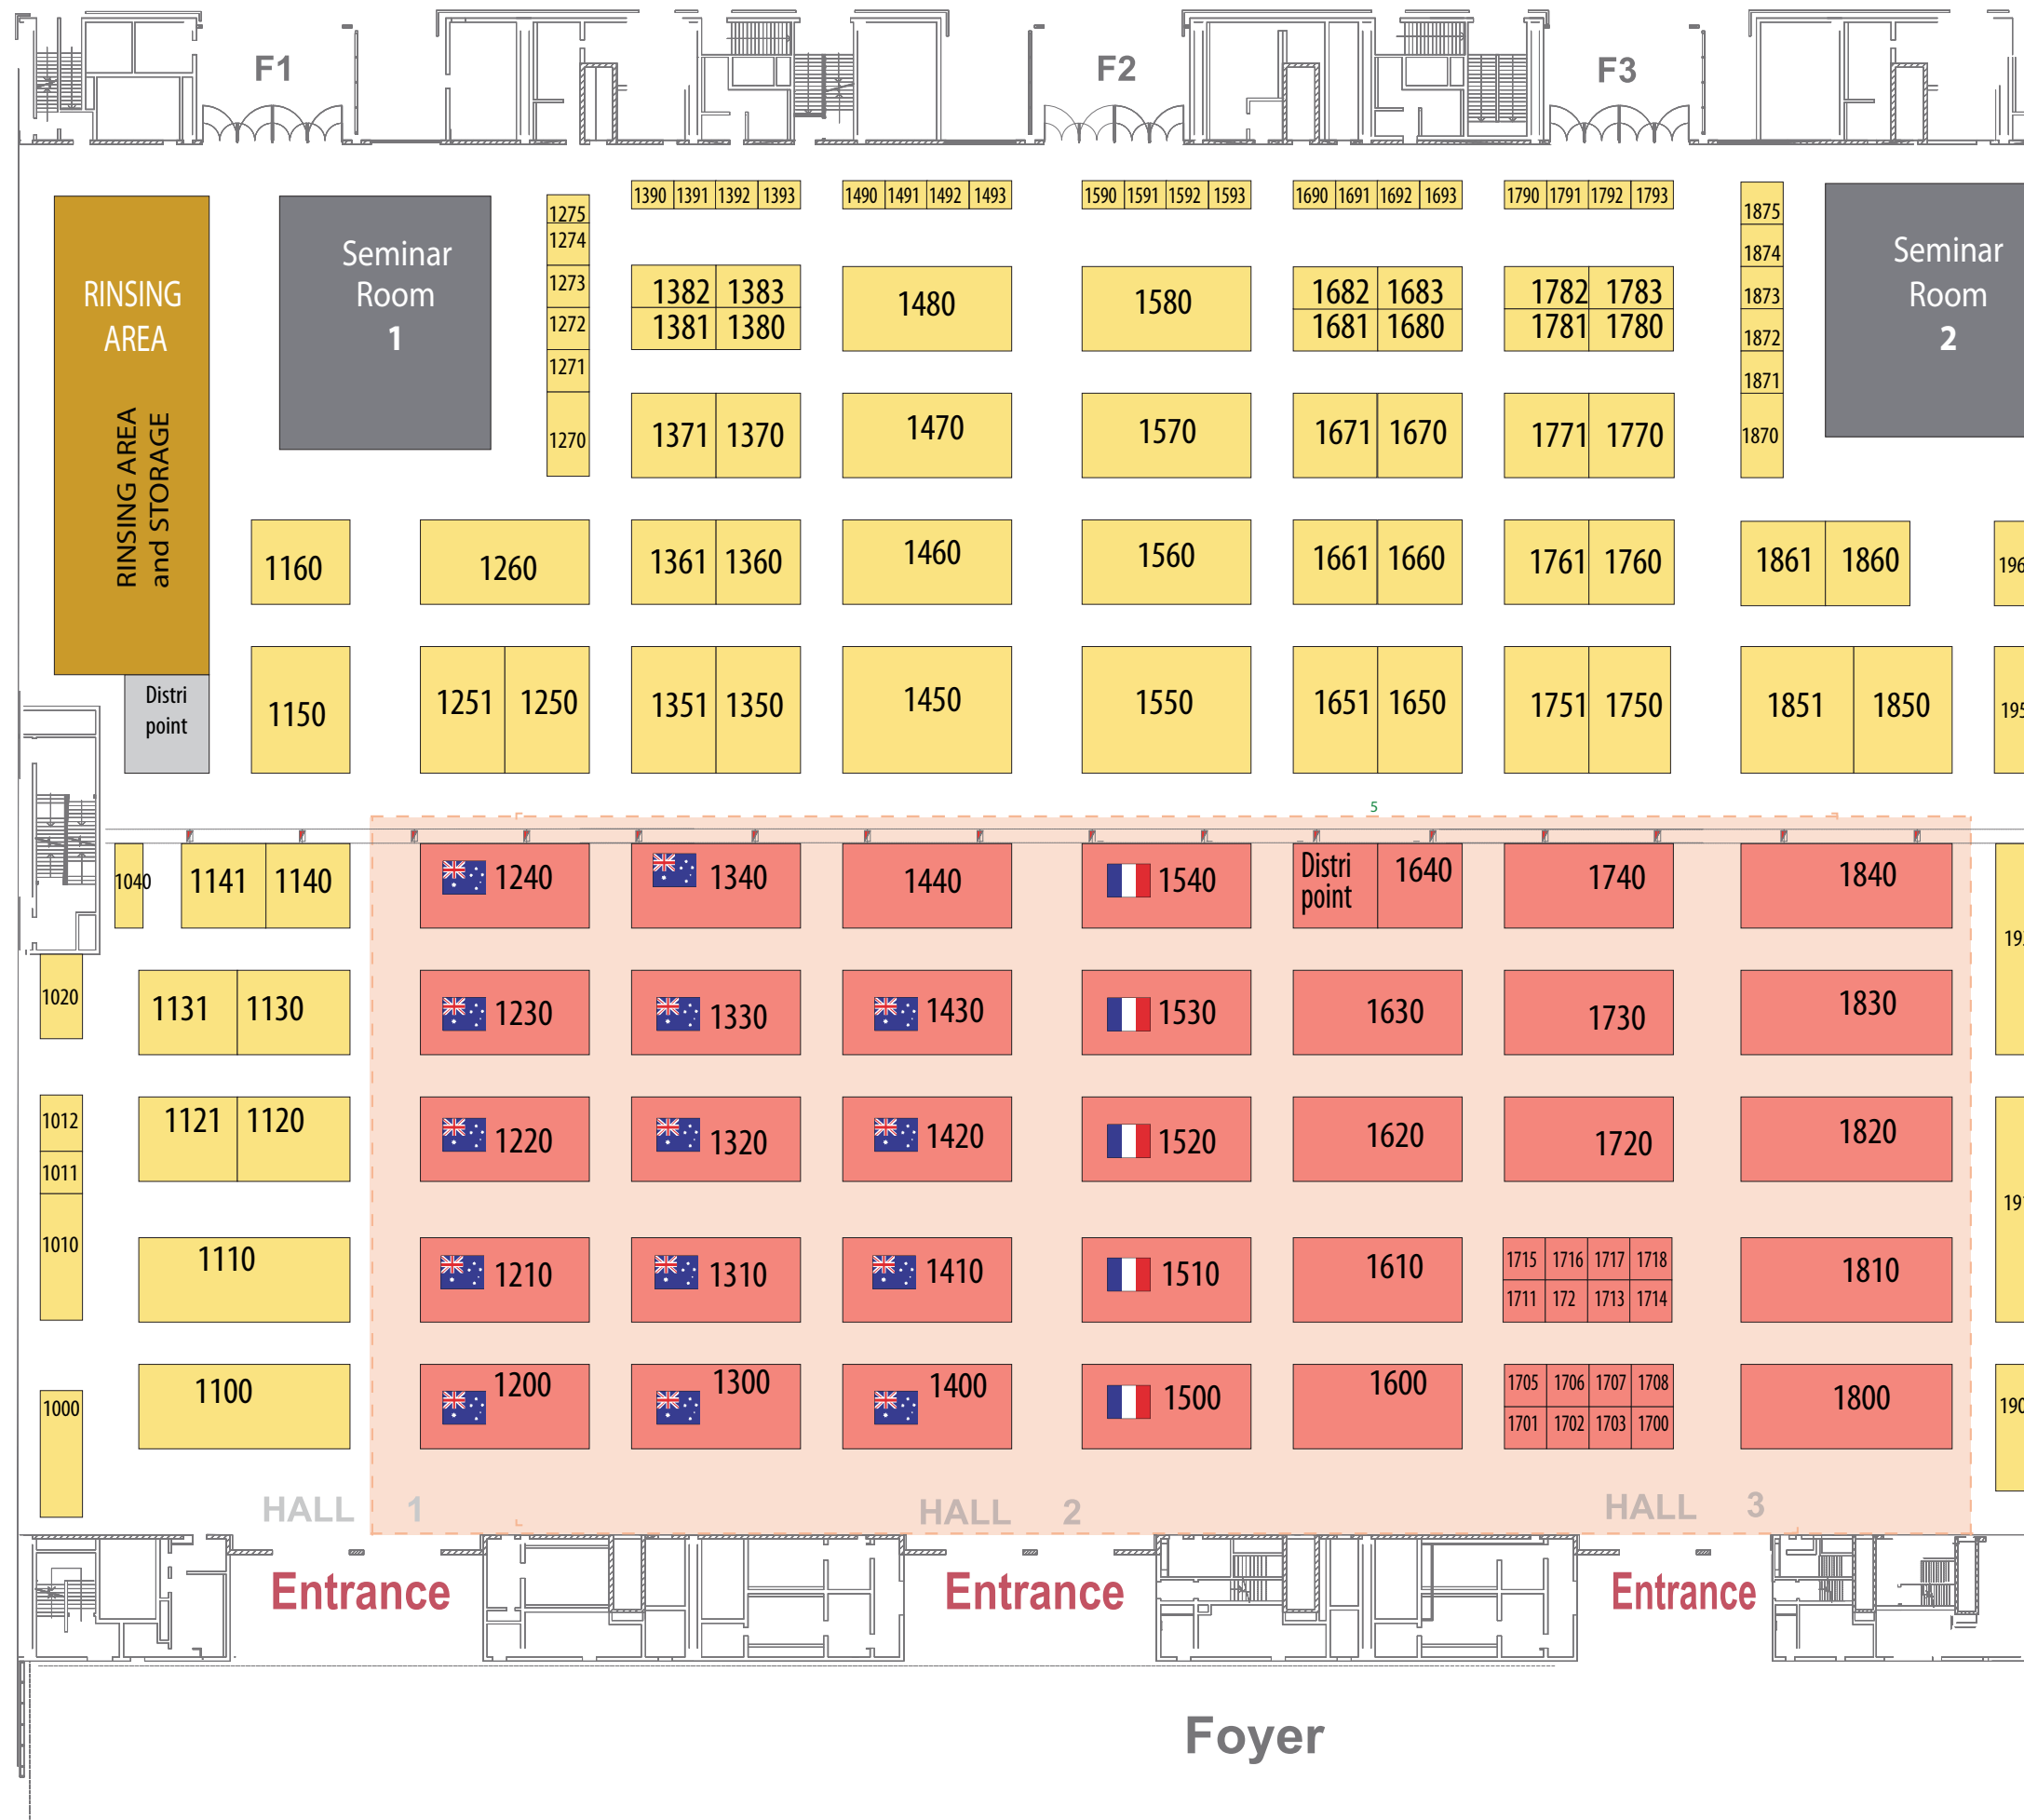

货物入口/ Cargo Access

CHINA NATIONAL CONVENTION CENTER

Opening Times

21 May 10:00 - 18:00
22 May 10:00 - 18:00
23 May 10:00 - 17:00

| | | | |
|--|----------------|--|--------------|
| | Argentina | | Hong Kong |
| | Australia | | Italy |
| | Austria | | Macedonia |
| | Chile | | New Zealand |
| | China | | Portugal |
| | Czech Republic | | Romania |
| | France | | South Africa |
| | Germany | | Spain |
| | Georgia | | USA |
| | Hungary | | |